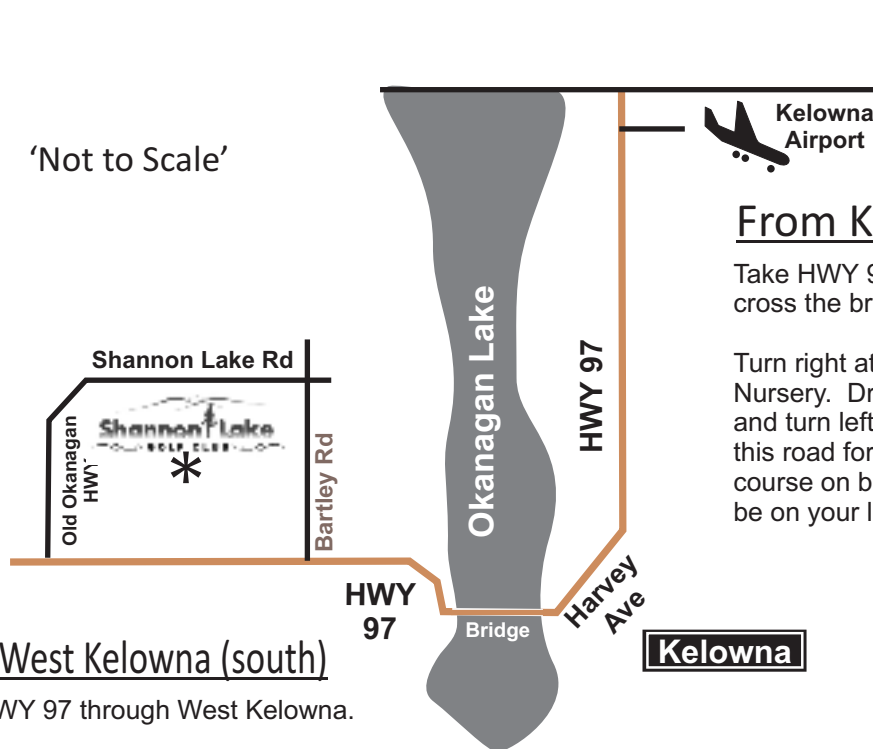

DIRECTIONS MAP

'Not to Scale'

North

From Kelowna (north)

Take HWY 97 through downtown Kelowna and cross the bridge to the Westside.

Turn right at Bartley Road, immediately after Bylands Nursery. Drive a short distance from the highway and turn left at Shannon Lake Road. Proceed along this road for a few minutes and you will see the golf course on both sides of the road. The entrance will be on your left.

From West Kelowna (south)

Take HWY 97 through West Kelowna.

Turn left at Old Okanagan Hwy near the end of the downtown core. This road will swing to the right and turn into Shannon Lake Rd. Proceed along this road, and you will come to the entrance on the right. If you see the golf course on your left side, you have gone too far and missed the entrance.

If you miss the first turn at Old Okanagan Hwy, continue along Hwy 97 and turn left at Bartley Road and follow the 'From Kelowna' directions.

Kelowna

Driving Times

(based on normal traffic levels)

to/from the airport - 35 to 45 minutes
to/from Orchard Park Mall - 25 to 35 minutes
to/from downtown Kelowna - 10 to 20 minutes